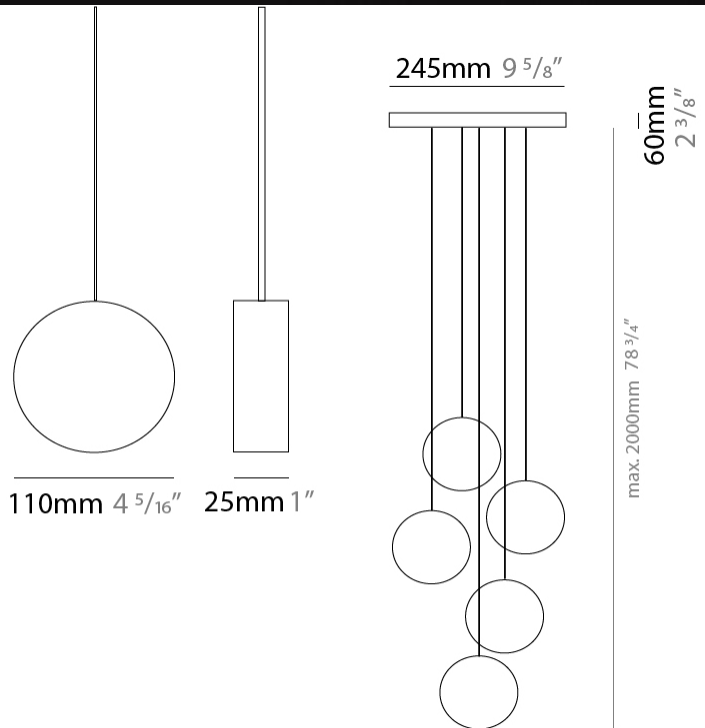

GENERAL

Series: Do Not Disturb _____
Brand: Knikerboker _____
Division: Design _____
Mounting Type: Suspension _____
Mounting Location: Ceiling _____
Subcategory: Ambient _____

PHYSICAL

Shape: Round _____
Diameter (mm): 245 _____
Diameter (in): 9 5/8 _____
Height (mm): 1500 _____
Height (in): 59 1/16 _____
Light Distribution: Direct / Indirect _____
Diffuser: Opal _____
Fixture Finish: EWH / EBK / MAN / COF / PRD / SLF / GLF / CLF / BRL _____
Fixture Material: Aluminum _____
Cable Details: Silicon Coaxial Cable 1500mm / 59 1/16" _____

ELECTRICAL

Lamp Type: LED _____
Input Wattage (W): 40 _____
Total Output Wattage (W): 35 _____
Dimming: Non-Dimmable _____
Driver Included: Yes _____
Driver Location: Integrated _____
Driver Type: Constant Voltage - Universal _____
Driver Class: Class 2 _____
Input Voltage (V): 120 - 277 _____
Output Voltage (V): 24 _____
Upon Request: Remote: Phase dimming @120Vac only / Integral: 0-10Vdc dimming _____

LED

Number of LEDs: 5 _____
Color Temperature (°K): 3000 _____
Max. Delivered Lumen (lm): 5000 _____
CRI: >85 CRI _____
Lamp Life (hrs): 50000 _____

OPTICAL

RATINGS AND CERTIFICATIONS

Certified By: Certified for North American Standards _____
IP rating: IP20 _____