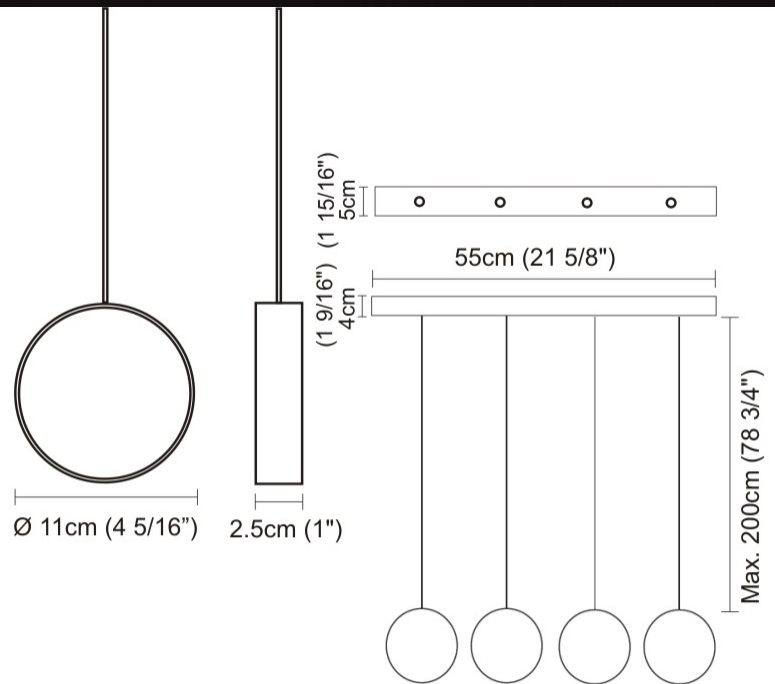

GENERAL

Series: Do Not Disturb _____
Brand: Knikerboker _____
Division: Design _____
Mounting Type: Suspension _____
Mounting Location: Ceiling _____
Subcategory: Ambient _____

PHYSICAL

Shape: Round _____
Length (mm): 550 _____
Length (in): 21 ⁵/₈ _____
Width (mm): 50 _____
Width (in): 2 _____
Light Distribution: Direct / Indirect _____
Diffuser: Opal _____
Fixture Finish: EWH / EBK / MAN / COF / PRD / SLF / GLF / CLF / BRL _____
Fixture Material: Aluminum _____
Cable Details: Silicon Coaxial Cable 1500mm / 59 1/16" _____

ELECTRICAL

Lamp Type: LED _____
Input Wattage (W): 32 _____
Total Output Wattage (W): 28 _____
Dimming: 0-10V Dimming / Phase Dimming (120Vac Only) _____
Driver Included: Yes _____
Driver Location: Integrated _____
Driver Type: Constant Voltage - Universal _____
Driver Class: Class 2 _____
Input Voltage (V): 120 - 277 _____
Output Voltage (V): 24 _____
Upon Request: (Not included - see components) Remote: Phase dimming @120Vac only / (Included) Integral: 0-10Vdc dimming / 277Vac _____

LED

Number of LEDs: 4 _____
Color Temperature (°K): 3000 _____
Max. Delivered Lumen (lm): 4000 _____
CRI: >85 CRI _____
Lamp Life (hrs): 50000 _____

OPTICAL

RATINGS AND CERTIFICATIONS

Certified By: Certified for North American Standards _____
IP rating: IP20 _____